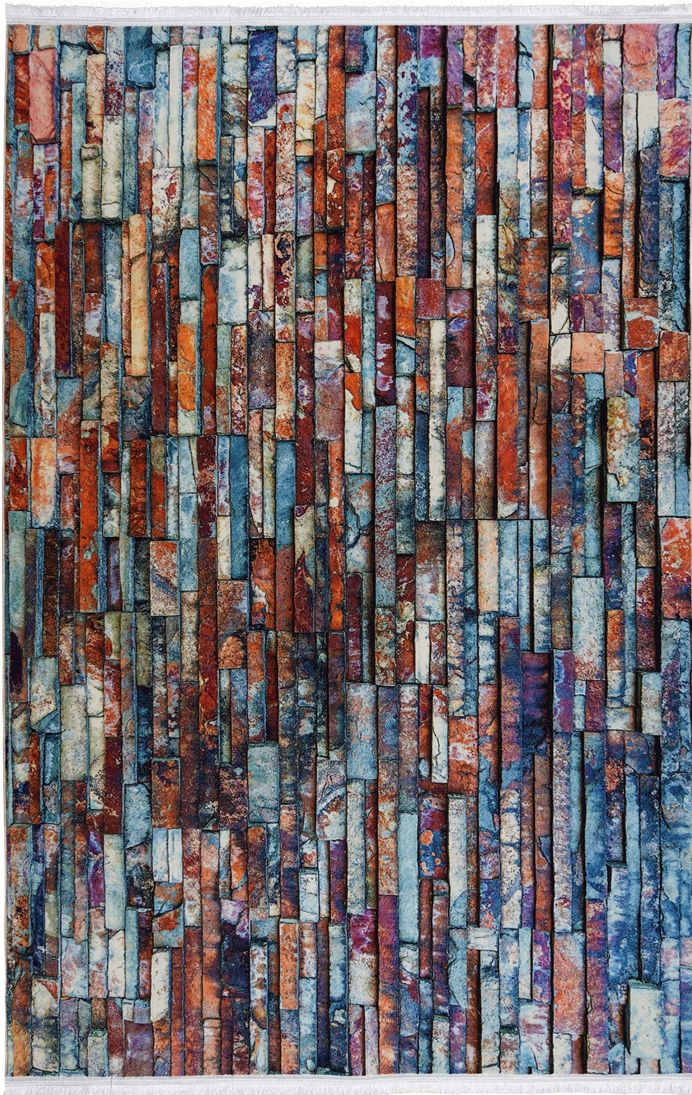

MOHTASHAM™
— CARPET —

Code: 100416

DESCRIPTION

Color: Fullcolor

MOHTASHAM™
— CARPET —

Code: 100413

DESCRIPTION

Color: FullColor