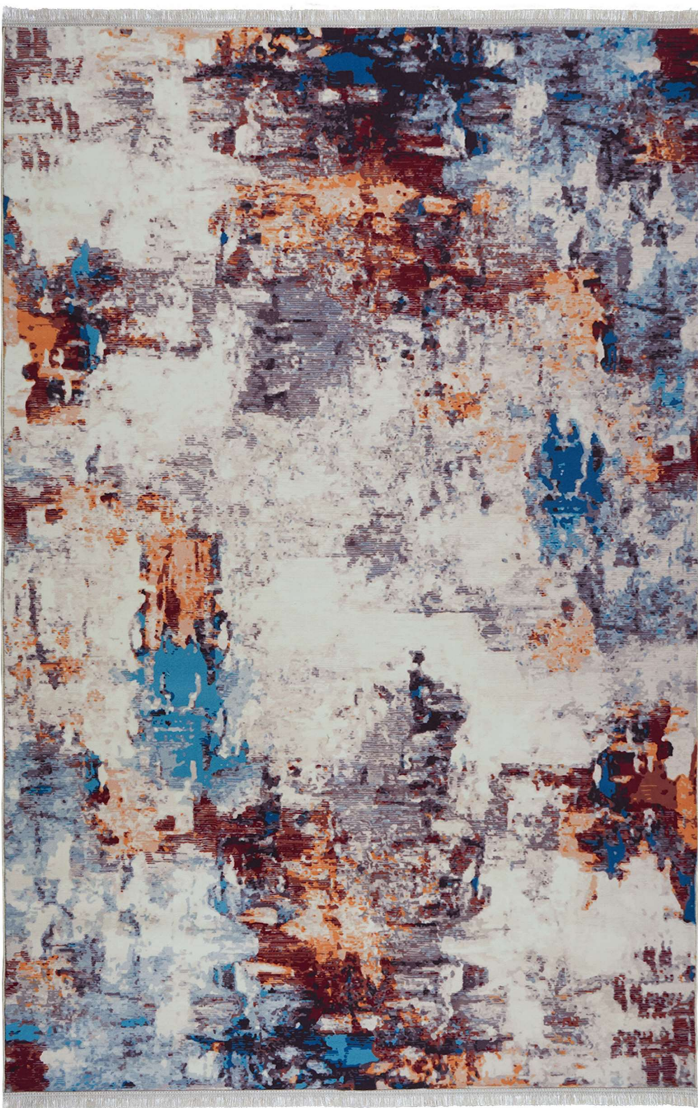

MOHTASHAM™
— CARPET —

Code: 100484

DESCRIPTION

Color: Fullcolor