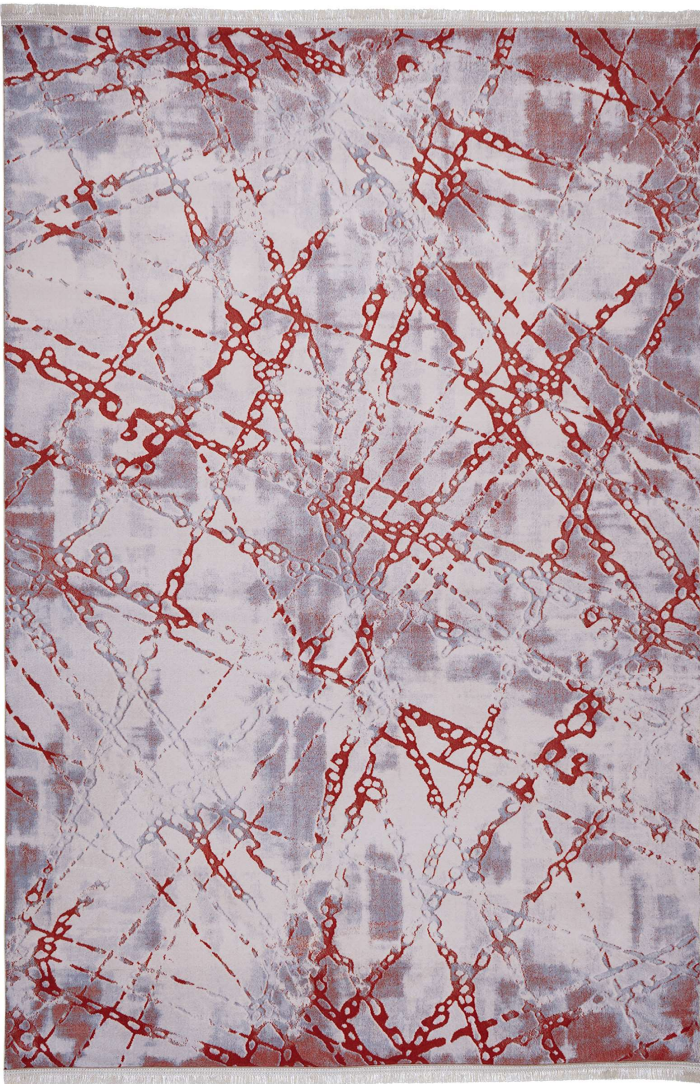

Color: Fullcolor

MOHTASHAM™
— CARPET —

Code: 100480

DESCRIPTION

Color: Yellow

MOHTASHAM™
— CARPET —

Code: 100480

DESCRIPTION