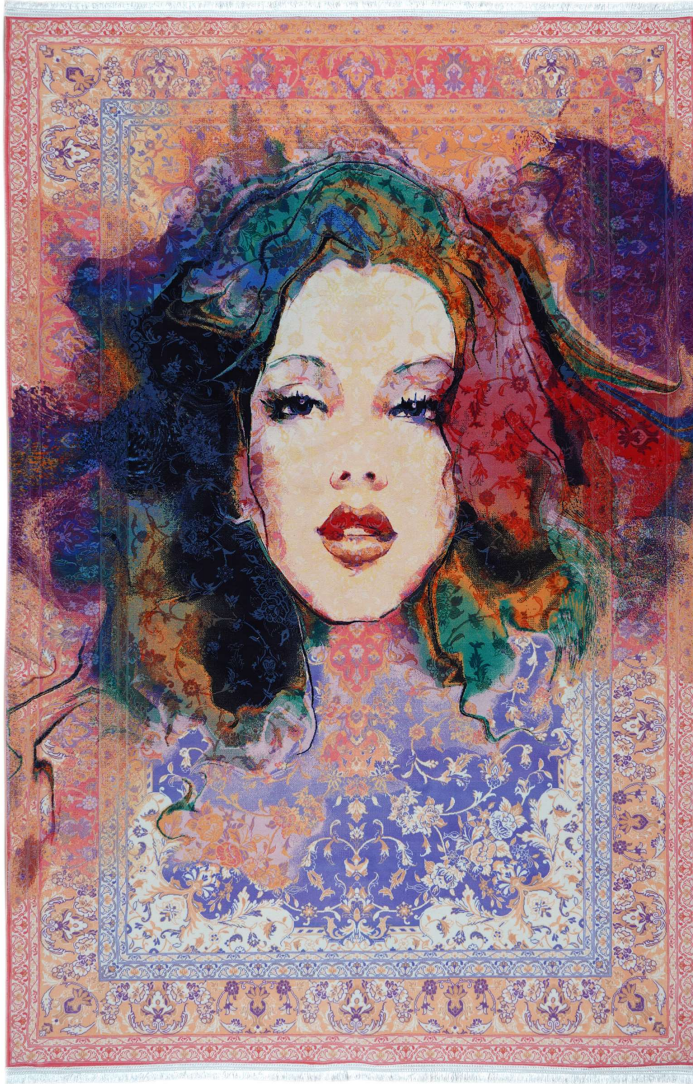

MOHTASHAM™
— CARPET —

Code: 100413

DESCRIPTION

Color: FullColor