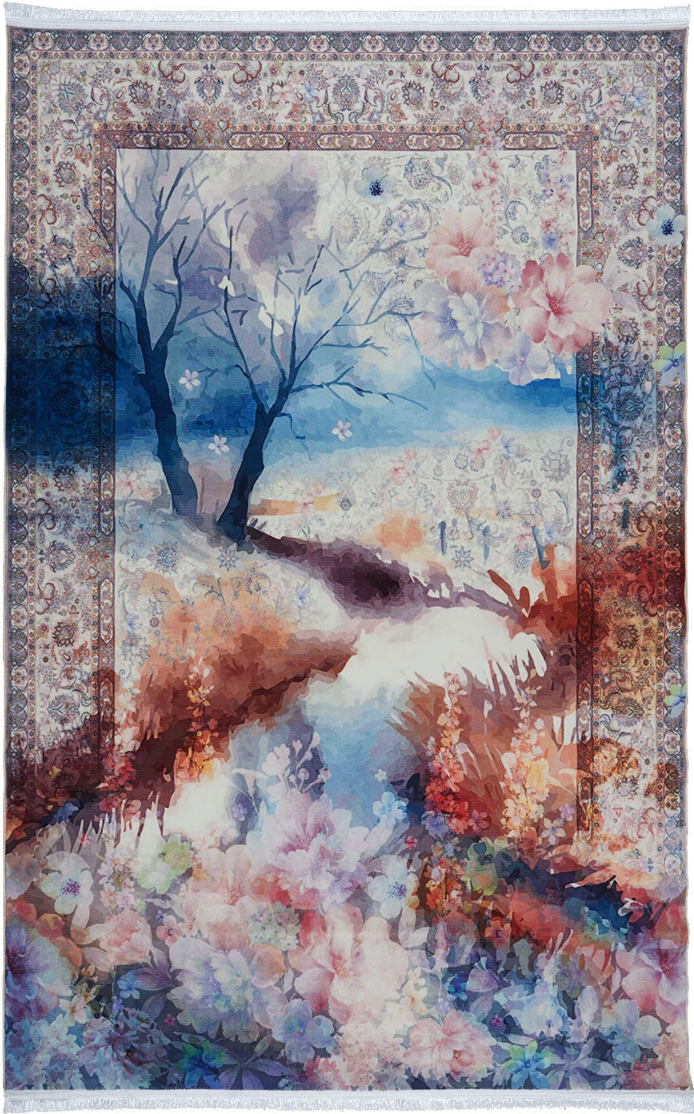

MOHTASHAM™
— CARPET —

Code: 100442

DESCRIPTION

Color: Fullcolor