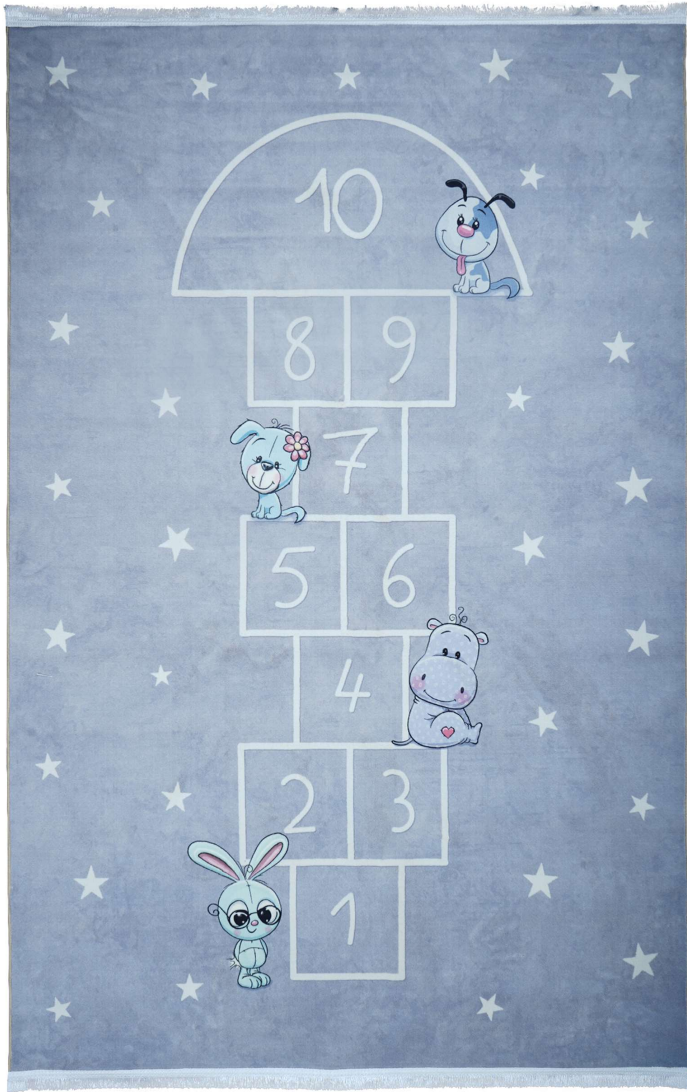

NEW

MOHTASHAM™
— CARPET —

Code: 101254

DESCRIPTION

Color: Lightgray