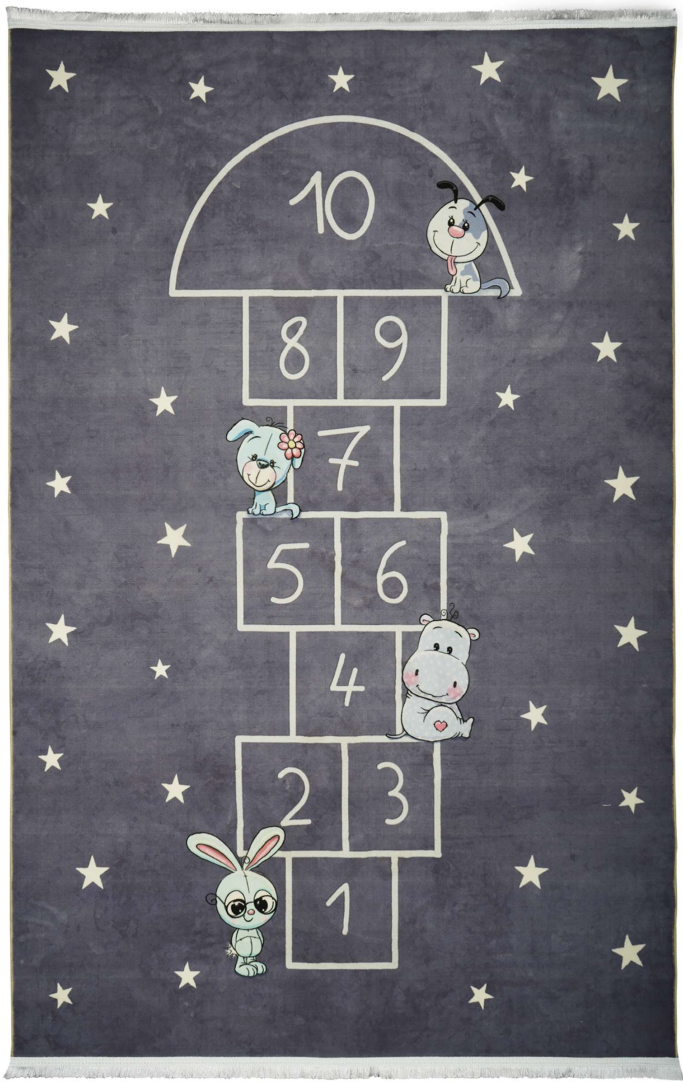

DESCRIPTION

Color: Lightgray

NEW

MOHTASHAM™
— CARPET —

Code: 101254

DESCRIPTION

Color: Gray

NEW