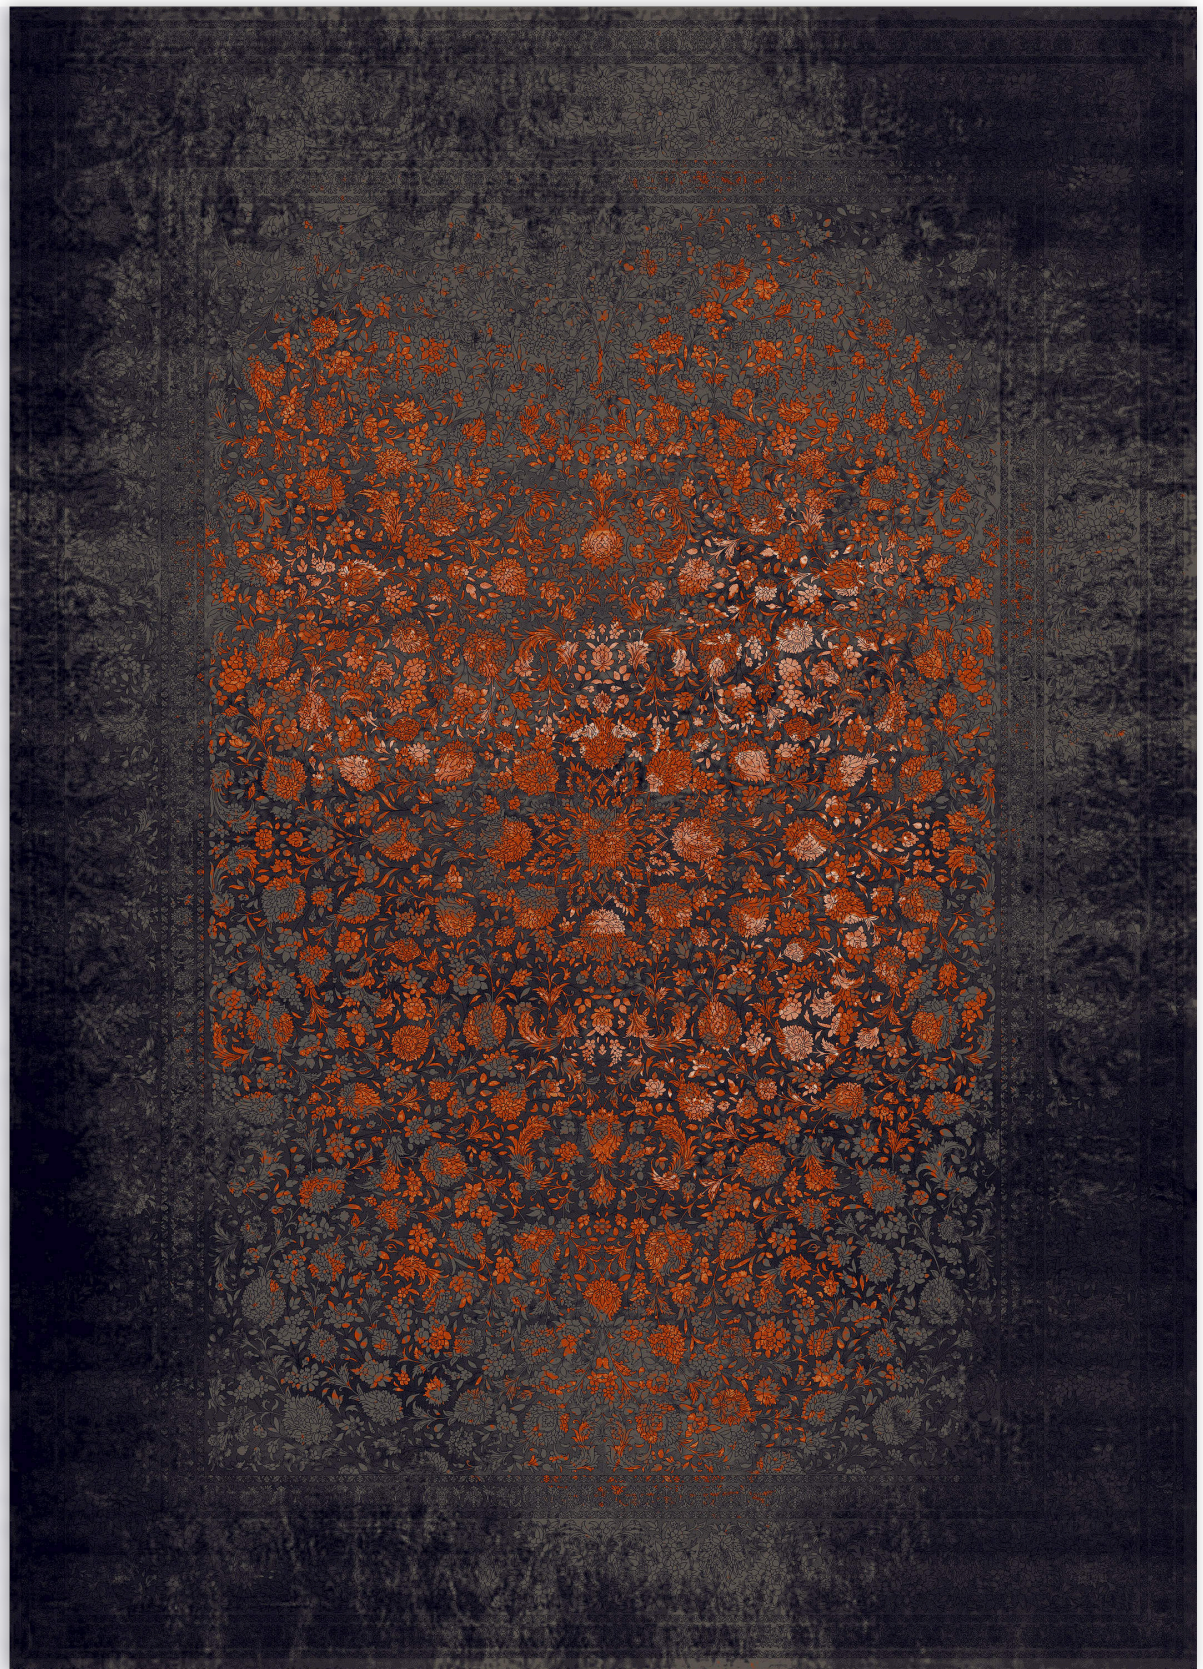

Size(cm):

300x400 150x225 100x200

250x350 100x400 100x150

200x300 100x300 050x080