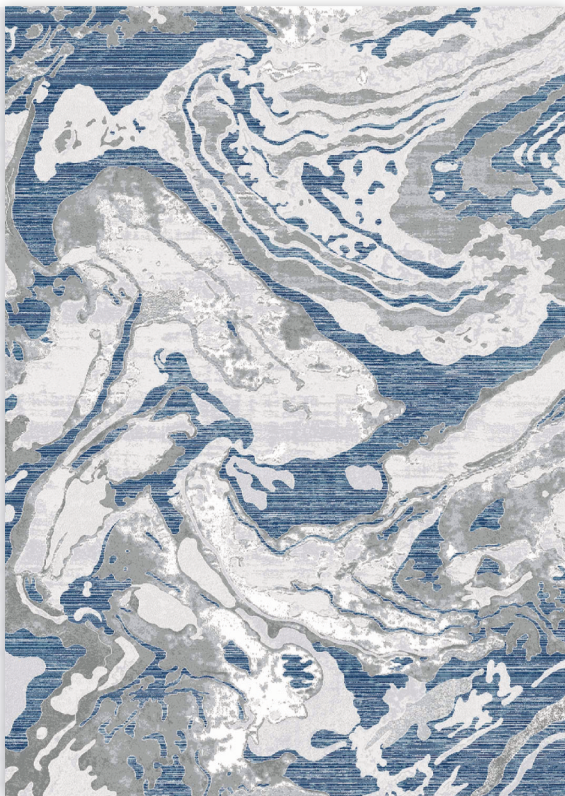

Frame:

8

Size(cm):

250x350 100x150

200x290 050x080

150x220

8019 Almasi-Roshan